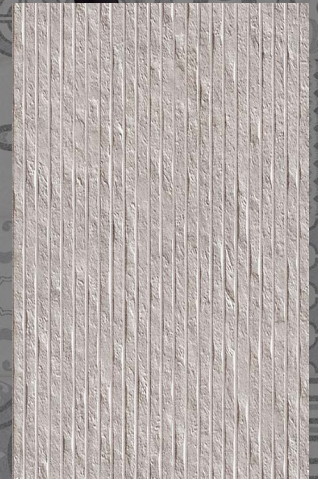

Glazed Porcelain - Matte
12" x 24" GE.GN.TPE.1224.MT
24" x 24" GE.GN.TPE.2424.MT
2" x 2" Mosaics GE.GN.TPE.0202.MT

Available Options

Wall Tile Decors
Matte Finish

*3" x 10" Bullnose trim is available
in all colors in Matte Finish.*

WHITE
10" x 16"
3D Linear Decor
GE.GN.WHT.1016.MT.DC

LIGHT GREY
10" x 16"
3D Linear Decor
GE.GN.LGR.1016.MT.DC

GREY
10" x 16"
3D Linear Decor
GE.GN.GRY.1016.MT.DC

TAUPE
10" x 16"
3D Linear Decor
GE.GN.TPE.1016.MT.DC