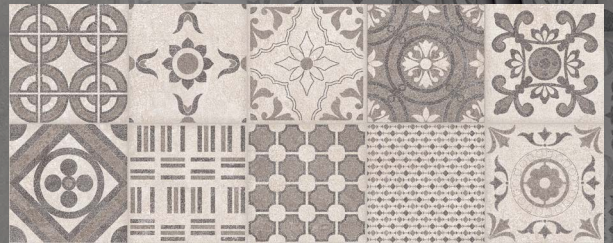

TAUPE 8" x 20" Patchwork Decor
GE.GN.TPE.0820.MT.DC

All items shown in this document are part of Alpha's stocking program.
For special orders, please contact your Alpha Tile Sales Representative.

alphatile & stone
a division of olympiatile+stone