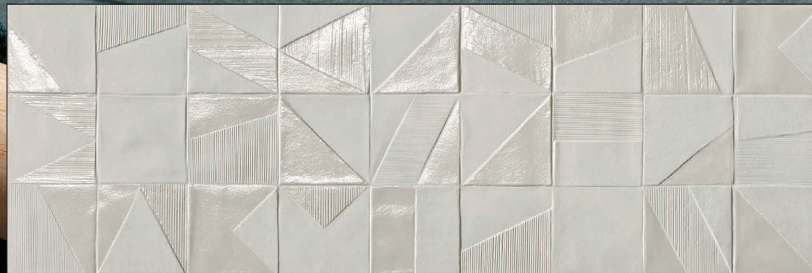

TAUPE Domino Decor
Matte Finish
25 x 75 cm (9.85" x 29.53")
FO.MM.TPE.1030.DOMDC

GREY Domino Decor
Matte Finish
25 x 75 cm (9.85" x 29.53")
FO.MM.GRY.1030.DOMDC

Not all items shown in this document are part of Alpha's stocking program, but are available on a special order basis from the factory. For special orders, please contact your Alpha Tile Sales Representative.