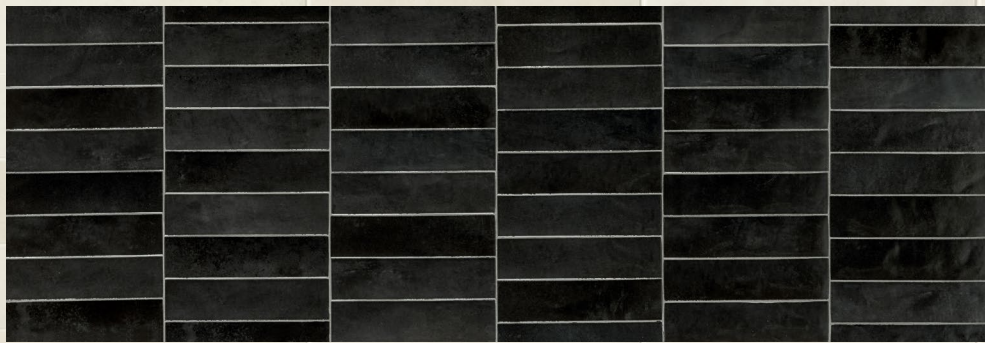

NERO MAGMA
Glossy Finish

6 x 24 cm (2.5" x 9.5")
Code# MC.ST.NMM.0310

Not all items shown in this document are part of Alpha's stocking program, but are available on a special order basis from the factory. For special orders, please contact your Alpha Tile Sales Representative.