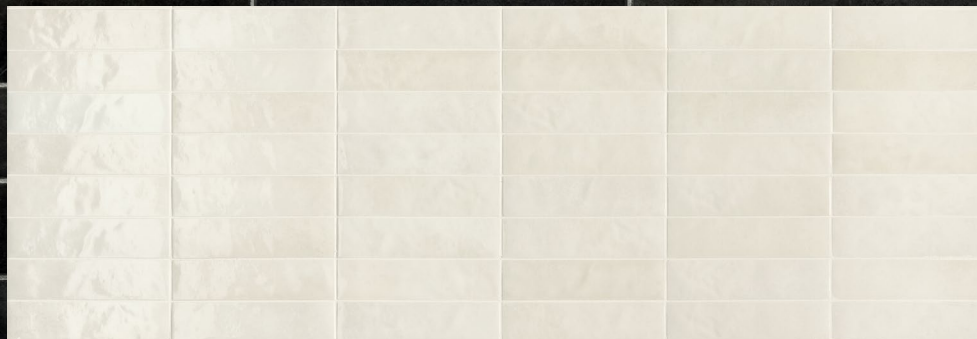

SATURN Series

GLAZED
PORCELAIN

alphatile & stone 
a division of olympiatile+stone

SATURN Series

Available Colors

BIANCO SALE
Glossy Finish

6 x 24 cm (2.5" x 9.5")
Code# MC.ST.BSL.0310

GRIGIO LUNA
Glossy Finish

6 x 24 cm (2.5" x 9.5")
Code# MC.ST.GLN.0310

VERDE PERLA
Glossy Finish

6 x 24 cm (2.5" x 9.5")
Code# MC.ST.VPL.0310

SATURN Series

BLU GALASSIA
Glossy Finish

6 x 24 cm (2.5" x 9.5")
Code# MC.ST.BGS.0310

VERDE MALVA
Glossy Finish