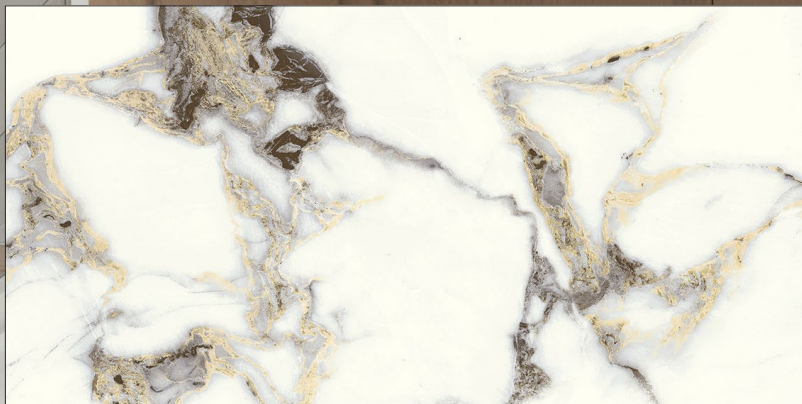

SPLENDID Series

GLAZED WALL
GLAZED
PORCELAIN

alphatile & stone 
a division of olympiatile+stone

SPLENDID Series

Available Colors

WHITE CLOUD

OCEANIC

ETERNAL BEAUTY