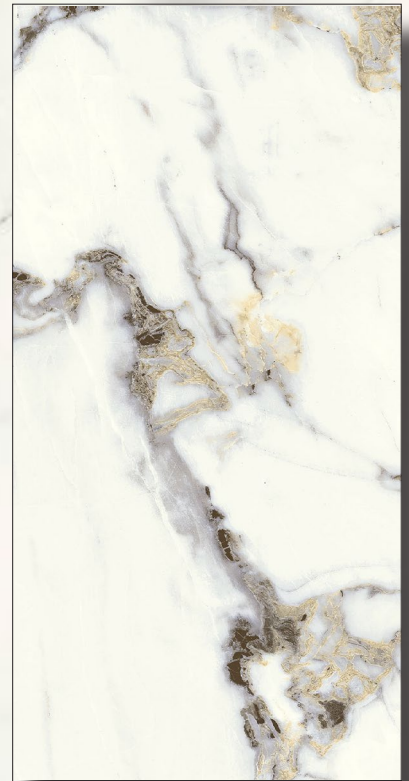

ETERNAL BEAUTY

GLAZED WALL
10" x 22" Glossy
NA.SP.ETB.1022.GL

GLAZED WALL ONDA DECOR
10" x 22" Glossy
NA.SP.ETB.1022.GL.DC

GLAZED PORCELAIN
12" x 24" Matte, Non-rectified
NA.SP.ETB.1224

All items shown in this document are part of Alpha's stocking program.
For special orders, please contact your Alpha Tile Sales Representative.