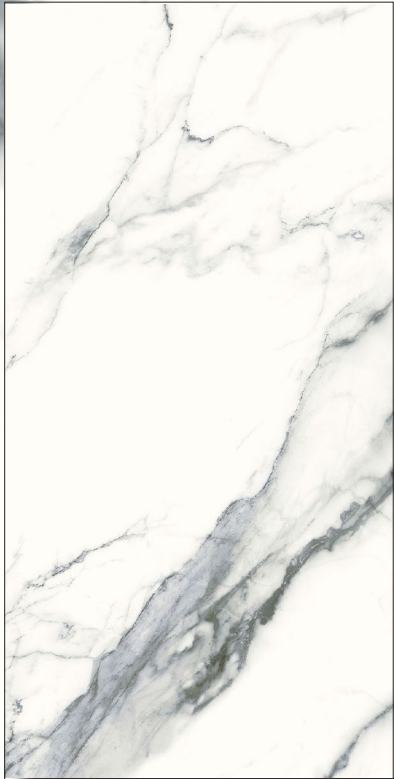

SPLENDID Series

OCEANIC

GLAZED WALL
10" x 22" Glossy
NA.SP.OCN.1022.GL

GLAZED WALL ONDA DECOR
10" x 22" Glossy
NA.SP.OCN.1022.GL.DC

GLAZED PORCELAIN
12" x 24" Matte, Non-rectified
NA.SP.OCN.1224

All items shown in this document are part of Alpha's stocking program.
For special orders, please contact your Alpha Tile Sales Representative.

alphatiles & stone
a division of olympiatile+stone