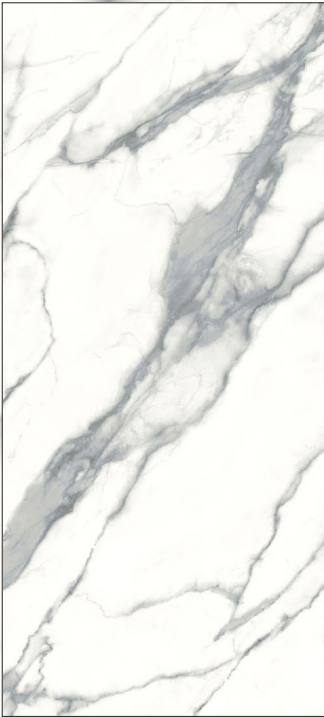

alphatiles & stone 
a division of olympiatile+stone

SPLENDID Series

OCEANIC

GLAZED WALL
10" x 22" Glossy
NA.SP.OCN.1022.GL

GLAZED WALL ONDA DECOR
10" x 22" Glossy
NA.SP.OCN.1022.GL.DC

GLAZED PORCELAIN
12" x 24" Matte, Non-rectified
NA.SP.OCN.1224